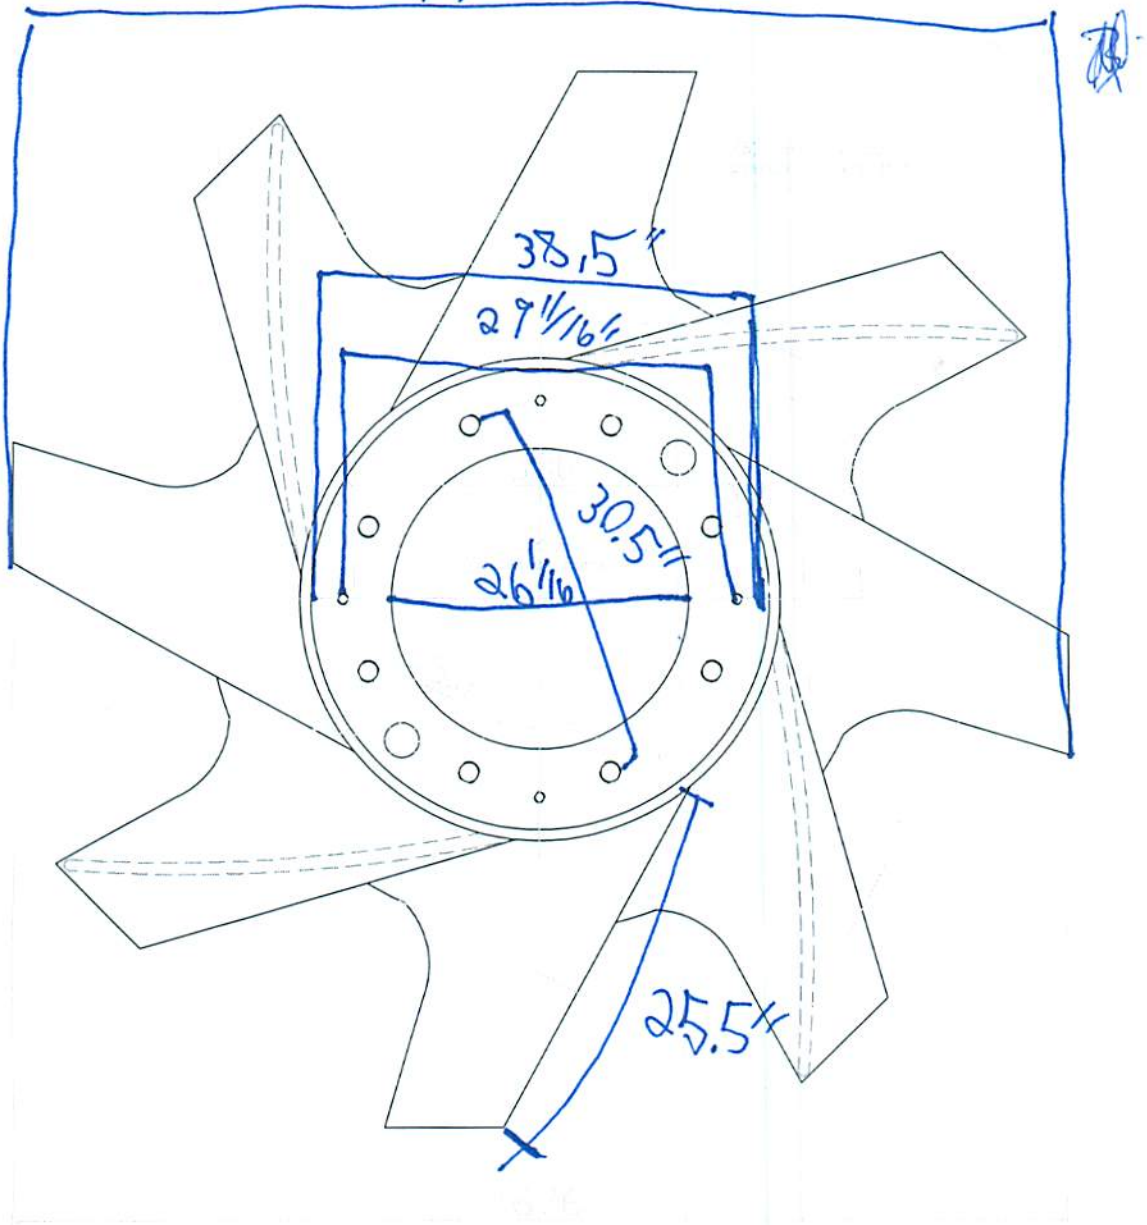

22985

77"

PULPER #4 VOKES ROTOR
PLANT VIEW

PULPER #4 VOKES ROTOR